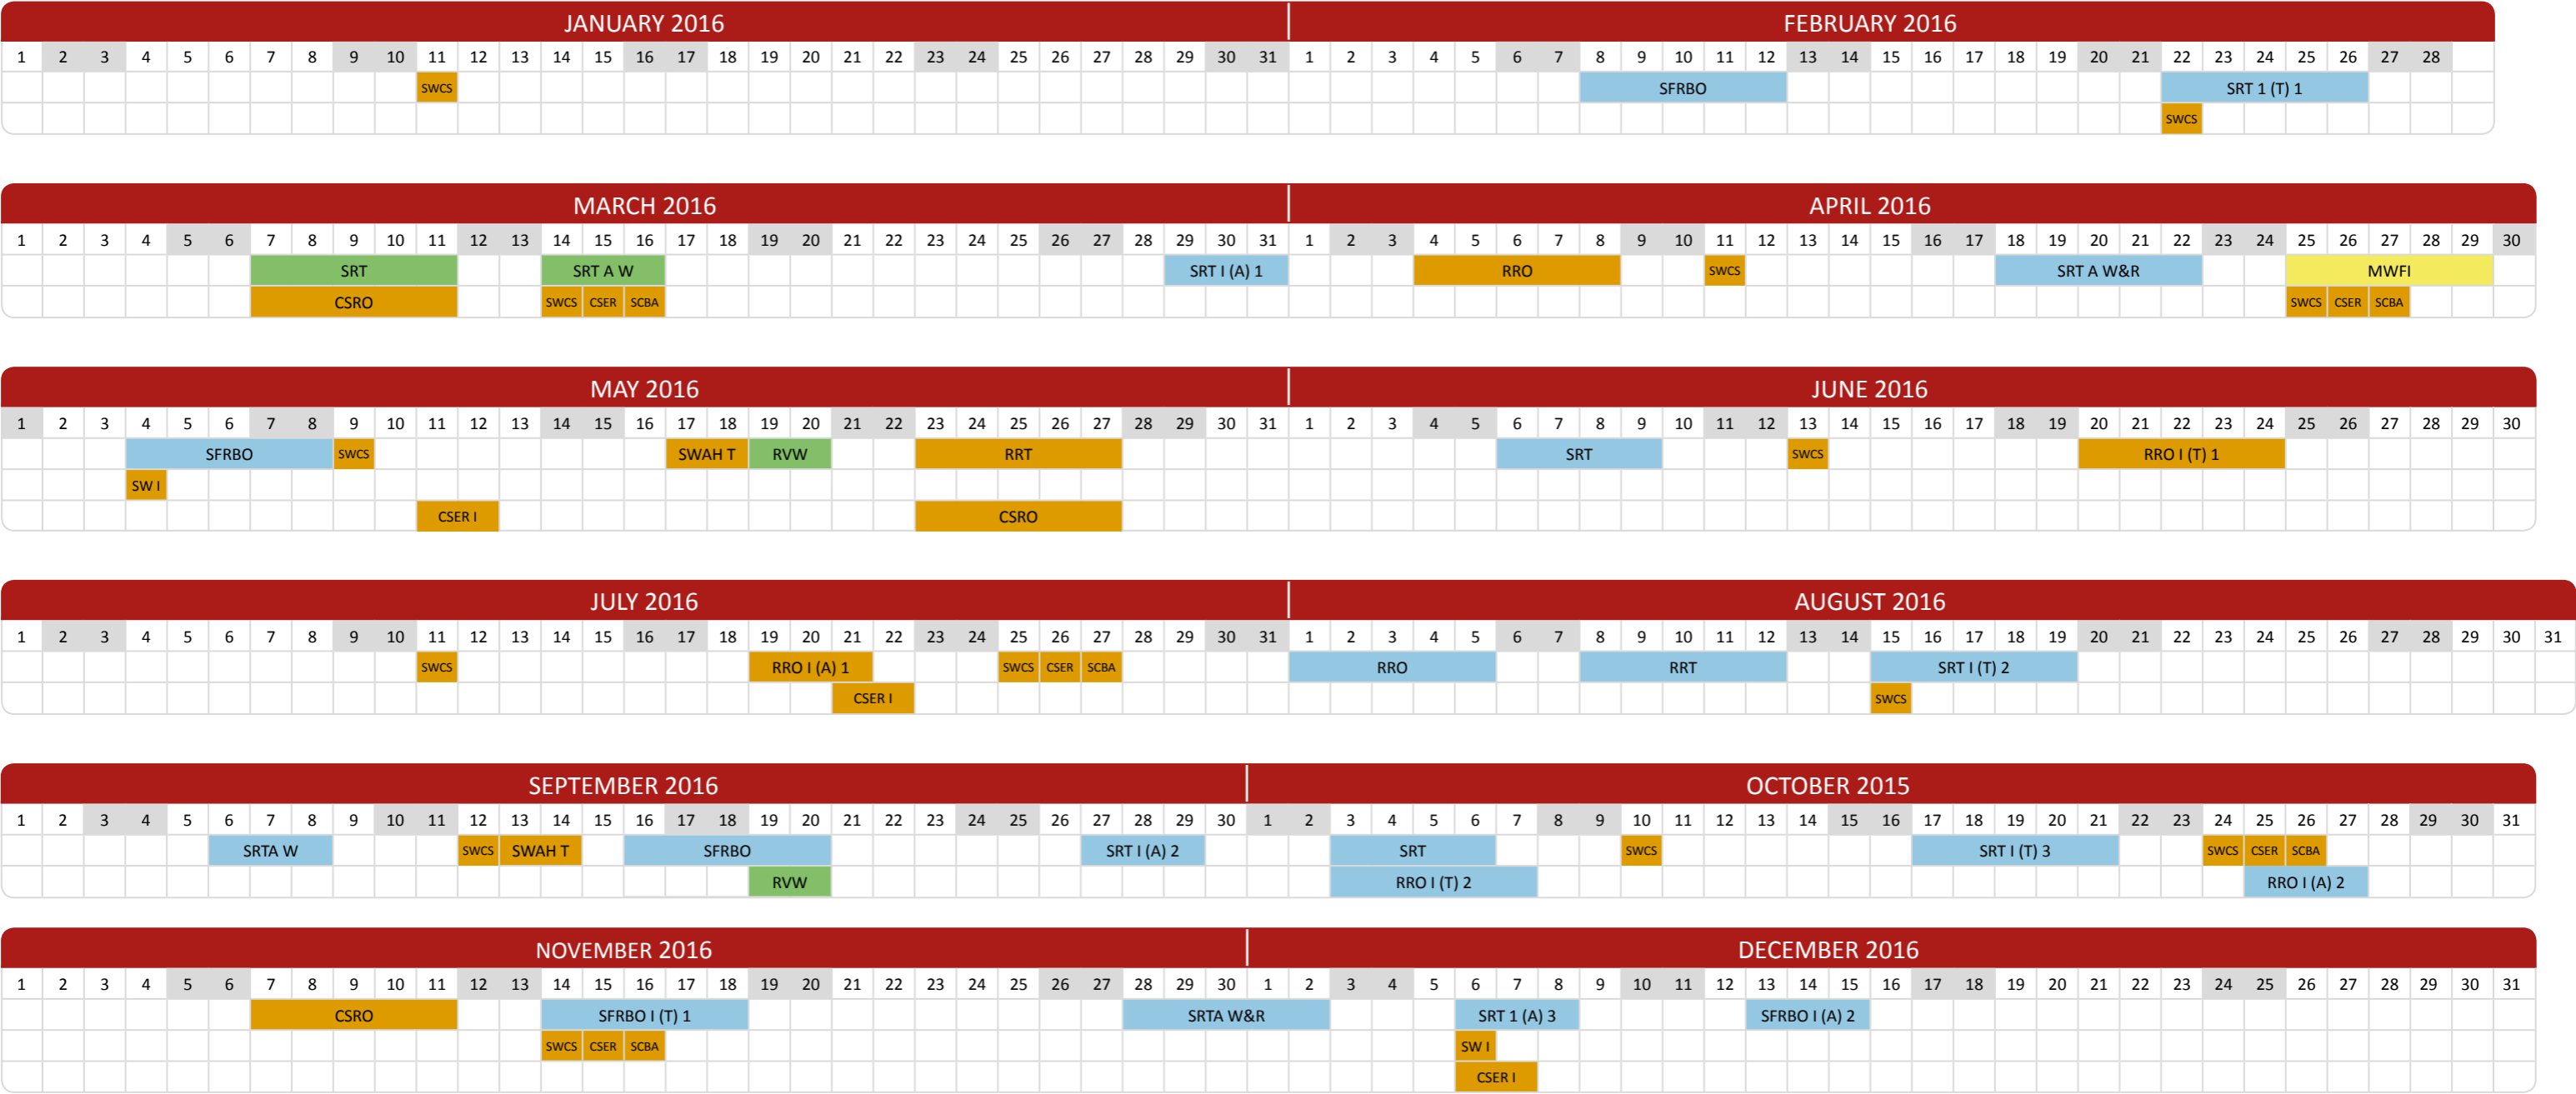

OPEN ENROLMENT COURSE CALENDAR 2016

KEY:

WATER

SRT	Swiftwater & Flood Rescue Technician
SRTA W	SRT Advanced Part 1 – Water
SRTA W&R	SRT Advanced Parts 1 & 2 – Water & Rope
RVW	Rescues from Vehicles in Water
MWFI	Management of Water & Flood incidents
SRT I (T)	Swiftwater & Flood Rescue Technician Instructor – Training
SRT I (A)	Swiftwater & Flood Rescue Technician Instructor – Assessment

CONFINED SPACE

SWCS	Safe Working in Confined Space
CSER	Confined Space Entry & Rescue
SCBA	Self Contained Breathing Apparatus
CSRO	Confined Space Rescue Operator
SW I	Safe Working in Confined Space – Instructor
CSER I	Confined Space Entry & Rescue – Instructor

LOCATION

North Wales
Teesside
Staffordshire
Devon

BOAT

SFRBO	Swiftwater & Flood Rescue Boat Operator
SFRBO I (T)	Swiftwater & Flood Rescue Boat Operator Instructor – Training
SFRBO I (A)	Swiftwater & Flood Rescue Boat Operator Instructor – Assessment

ROPE

RRO	Rope Rescue Operator
RRT	Rope Rescue Technician
SWAH T	Safe Working at Height – Tutor
RRO I (T)	Rope Rescue Operator Instructor – Training
RRO I (A)	Rope Rescue Operator Instructor – Assessment